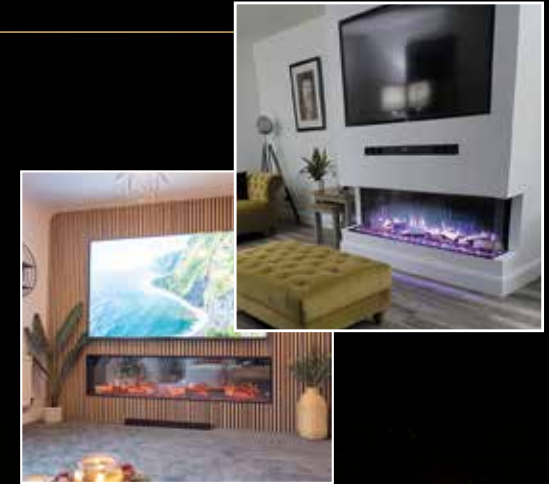

The Onyx retailer network

We take great care to ensure that our fires are designed, tested, and manufactured to the highest possible quality and safety standards. We are just as determined to make sure they are sold and installed correctly so that you will enjoy years of pleasure from your purchase. Accordingly, you will find our Avanti range is exclusively available from our experienced, independent retailers' showrooms.

Find your nearest retailer by visiting: onyxfires.com/retailers

The Onyx promise

Your Onyx retailer will provide you with a Five-Year warranty for your new gas stove providing it is registered with Onyx. Please note this warranty excludes certain consumable parts. Stoves purchased outside of Onyx's Expert Retailer Network will carry a standard One Year Non-Extendable Warranty, or minimum statutory warranty for your country.

Full warranty terms and conditions are available at: onyxfires.com

win the cost of your fire back!♦

Looking for home inspiration? Explore real-life installations on our Onyx Owner Expo showcase page. Plus, share your thoughts and photos of your new stove or fire installation for a chance to win the full cost of your fire back in our exciting draw!

Gain a second entry by registering your product online for your free extended warranty here: onyxfires.com/registration

View real life installations and submit your review at: onyxfires.com/ownerexpo

♦Terms and conditions apply. See online for details