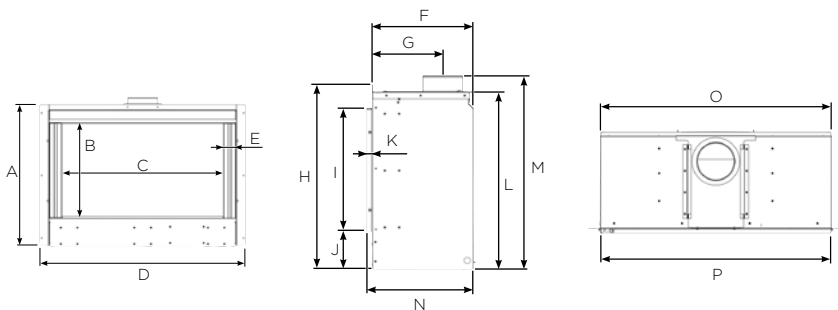

Avanti 65 Gas with Expression Frame

View the Video
onyxfires.com/avantigas

Technical Information

Frame Dimensions Width x Height

Avanti 65 Edge+	787mm x 419mm
Avanti 65 Expression	985mm x 616mm
Avanti 85 Edge+	987mm x 419mm
Avanti 85 Expression	1185mm x 616mm