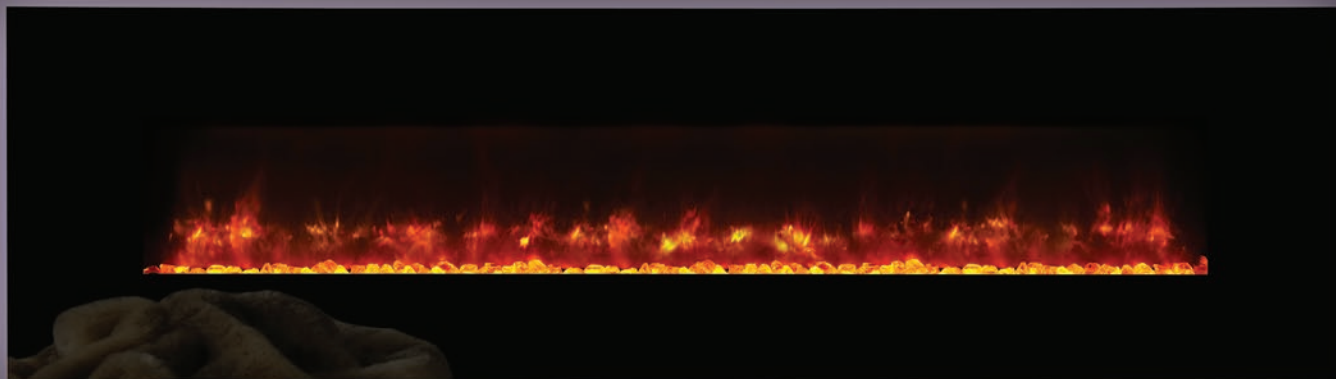

GAZCO
Fire Your Imagination

radiance

ELECTRIC FIRES

radiate style...

The breathtaking Radiance electric fire series combines striking aesthetics and cutting edge technology, letting you instantly transform any interior. Offering a captivating, realistic flame picture in a choice of effects and colours, this designer fire is available in either wall mounted or inset versions, as well as a variety of sizes and styling options. A choice of beautiful frames and eye-catching fuel effects allow for individual tailoring to your décor – radiating the utmost sophistication and style.

Radiance 100W Glass in Black Glass

innovation and inspiration...

Radiance 190W Glass in Black Glass with Clear Crushed Glass fuel effect

enchanted flame effects

The Radiance series brings together stylish design and advanced LED flame technology, for an electric fire with truly mesmerising effects.

The stunning LED flame patterns give you the choice of two distinctive colours or a combination of the two, letting you create the perfect mood for every occasion. Selecting the deep amber glow offers the warm and inviting atmosphere of a traditional fire, or alternatively the blue flame effect provides an eye-catching contemporary look. Each alluring flame features five brightness settings, letting you move between an ambient glow or radiant focal point. The flame pattern can also be operated without the heat, so you can even enjoy the relaxing display during the warmer summer months.