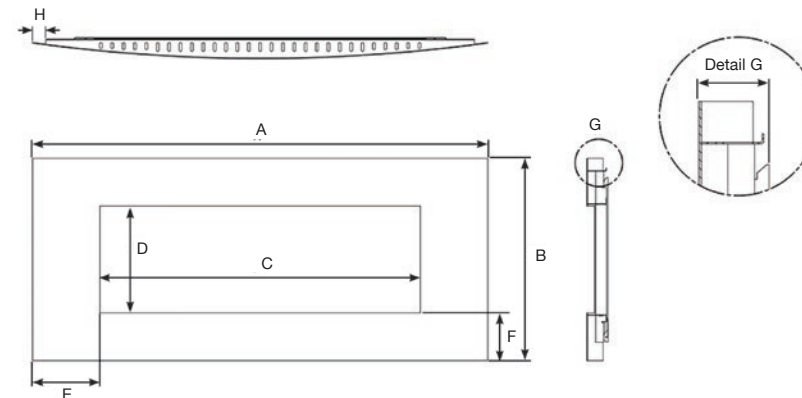

frame dimensions - radiance inset verve xs