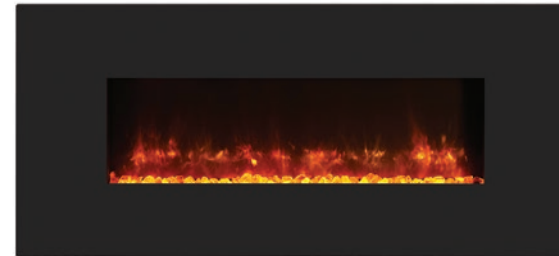

radiance 80W