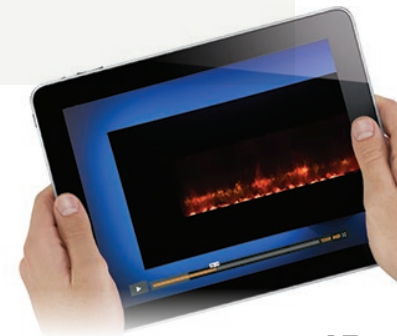

choosing your radiance fire...

wall mounted fires .....08 - 13

With its easy hang-on-the-wall installation, the wall mounted Radiance lets you add an instant focal point to almost any room with no need for building work. Needing only a standard three pin plug socket, Radiance fires can easily add luxury to the lounge or ambience to the bedroom, in fact they can be installed in virtually any room in the home!

The additional semi-recess kit, gives you the option of an even slimmer profile by allowing you to partially set your Radiance into the wall.

inset fires.....14 - 19

For under-stated style, the Radiance Inset's frameless design creates a strikingly contemporary and integrated look. Fitting flush to the wall, the inset version ensures a streamlined, seamless appearance for a minimalist design statement.

The optional Verve XS curved frame can be added for extra presence and aesthetic appeal.

key features

Chromalight LED Backlight System (Wall mounted fires)

Multiple Flame Effects

Thermostatic Remote Control

radiance video

To experience the Radiance's realistic flame and alluring lighting effects, view our short showcase video by visiting www.gazco.com/radiance. Alternatively, to truly experience the Radiance, visit your local retailer's showroom.