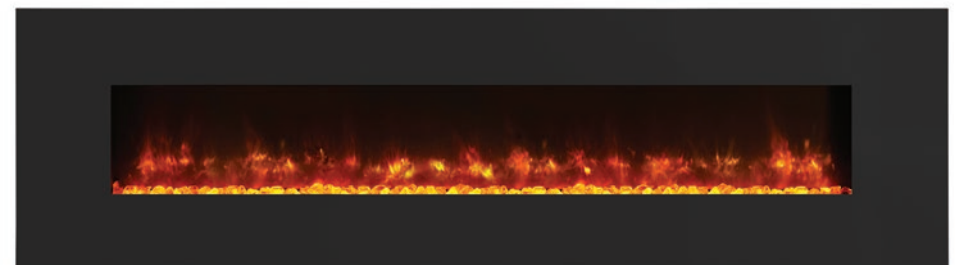

radiance 150W