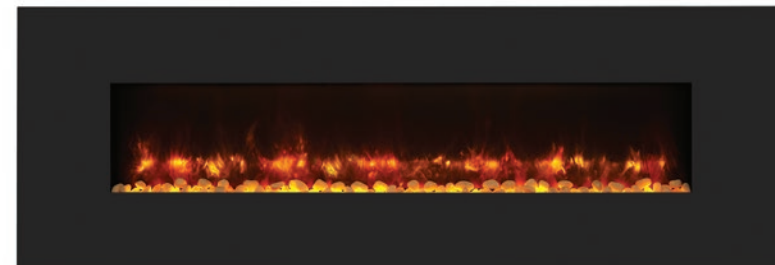

radiance 100W