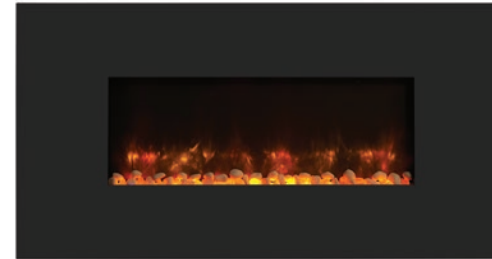

radiance wall mounted size options

The Radiance wall mounted fire is available in a range of sizes to suit almost any interior. With their simple hang-on-the-wall installation and selection of stylish frames, these cutting-edge fires let you easily add a stylish focal-point to any room.

The Radiance can be fitted almost anywhere you wish to create a warming visual or add some localised heat. With no building work required, these fires are great not just for lounges, but for studies, kitchens, conservatories and even bedrooms - bringing style and sophistication to virtually any location.

The larger Radiance 150W and 190W fires effortlessly add presence to open-plan living areas, hallways and other more spacious settings providing a convenient heat source whilst making a designer statement.

Wall mounted Radiance fires are available with an optional semi-recess kit, allowing you to reduce their already slim depth by almost two thirds when fitted into a pre-constructed 90mm wall cavity.

wall mounted radiance dimensions (including frame)

	Width	Height	Depth
Radiance 80W	1280mm	670mm	Glass: 160mm Steel: 175mm
Radiance 100W	1480mm	670mm	Glass: 160mm Steel: 175mm
Radiance 150W	1980mm	670mm	Glass: 160mm Steel: 175mm
Radiance 190W	2380mm	670mm	Glass: 160mm Steel: 175mm