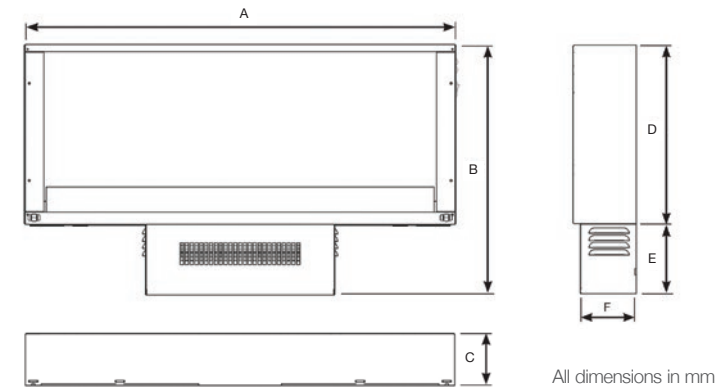

*Depth of overall installation including 10mm deep wall mounting bracket.

optional fuel effects and accessories

Fuel Effect	Product Codes			
	80W	100W	150W	190W
Clear Crushed Glass	919-008	919-021	919-021	919-034
Black Glass Beads	923-788	923-788	923-788	923-735
Clear Glass Beads	923-774	923-774	923-774	923-797

Product Code	Description
919-814	Radiance Semi-Recess Kit

For a more minimalist installation, an optional semi-recess kit is available for reducing the depth of the wall mounted Radiance by recessing it in a pre-constructed 90mm cavity.

fire dimensions - wall mounted radiance

	A	B	C	D	E	F
Radiance 80W	890	515	136	370	145	120
Radiance 100W	1090	515	136	370	145	120
Radiance 150W	1590	515	136	370	145	120
Radiance 190W	1990	515	136	370	145	120