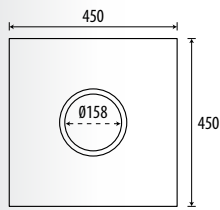

Lead
Plomb
Lood
999-154

30° - 40° Lead Flashing

Solin en plomb 30-40°
30-40 loodslab

Lead
Plomb
Lood
999-161

Ridge Flashing

Solin de pignon en plomb
Loden nokdoorvoer

Lead
Plomb
Lood
999-193

40° - 50° Lead Flashing