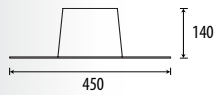

Lead
Plomb
Lood
999-154

30° - 40° Lead Flashing

Solin en plomb 30-40°
30-40 loodslab

Lead
Plomb
Lood
999-161

Ridge Flashing

Solin de pignon en plomb
Loden nokdoorvoer

Lead
Plomb
Lood
999-193

40° - 50° Lead Flashing