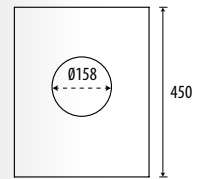

Lead
Plomb
Lood
999-154

30° - 40° Lead Flashing

Solin en plomb 30-40°
30-40 loodslab

Lead
Plomb
Lood
999-161

Ridge Flashing

Solin de pignon en plomb
Loden nokdoorvoer

Lead
Plomb
Lood
999-193

40° - 50° Lead Flashing