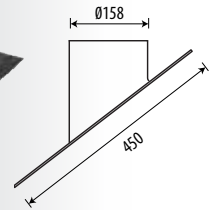

Lead
Plomb
Lood
999-154

30° - 40° Lead Flashing

Solin en plomb 30-40°
30-40 loodslab

Lead
Plomb
Lood
999-161

Ridge Flashing

Solin de pignon en plomb
Loden nokdoorvoer

Lead
Plomb
Lood
999-193

40° - 50° Lead Flashing