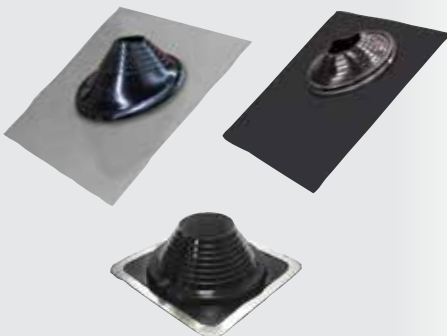

Aquaseal Versatile Flashings

Solins de toit Aquaseal
Kunststof dakdoorvoer

FXQ-052	125mm - 175mm Aluminium Base EPDM Black to 115°C 125mm - 175mm Base Aluminium EPDM Noir jusqu'à 115°C 125mm - 175mm zwarte kunstof EPDM dakdoorvoer op aluminium dakplaat 115°C
FXQ-053	150mm - 300mm Aluminium Base EPDM Black to 115°C (Base: 750mm²) 150mm - 300mm Base Aluminium EPDM Noir jusqu'à 115°C (Base: 750mm²) 150mm - 300mm zwarte kunstof EPDM dakdoorvoer op aluminium dakplaat / dak tot 115°C (maat : 750mm²)
FXQ-054	125mm - 200mm Lead Base EPDM Black to 115°C (Base: 620mm²) 125mm - 200mm Base Plomb EPDM Noir jusqu'à 115°C (Base: 620mm²) 125mm - 200mm zwarte kunstof EPDM dakdoorvoer op loden dakplaat zwart t/ dak tot 115°C (maat: 620mm²)
FXQ-058	200mm - 300mm Square Section EPDM Black to 115°C (Base: 440mm²) 200mm - 300mm Section carrée EPDM Noir jusqu'à 115°C (Base: 440mm²) 200mm - 300mm vierkante kunstof dakdoorvoer EPDM zwart /dak tot 115°C (maat: 440mm²)
FXQ-059	125mm - 200mm Square Section for metal and profiled roofs EPDM Black to 115°C (Base: 370mm²) 125mm - 200mm Section carrée pour toitures métalliques et profilées EPDM Noir jusqu'à 115°C (Base: 370mm²) 125mm - 200mm vierkante kunstof dakdoorvoer EPDM zwart/ dak ot 115°C (maat: 370mm²)
FXQ-059SK	EPDM Flashing Kit for FXQ-058, FXQ-059 EPDM Kit solins de toit pour FXQ-058, FXQ-059 EPDM dakdoorvoerplaat kit voor FXQ-058 en FXQ-059