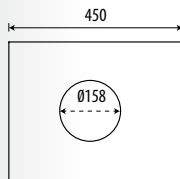

Lead
Plomb
Lood
999-154

30° - 40° Lead Flashing

Solin en plomb 30-40°
30-40 loodslab

Lead
Plomb
Lood
999-161

Ridge Flashing

Solin de pignon en plomb
Loden nokdoorvoer

Lead
Plomb
Lood
999-193

40° - 50° Lead Flashing