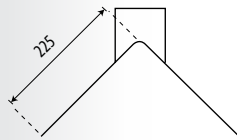

Lead
Plomb
Lood
999-154

30° - 40° Lead Flashing

Solin en plomb 30-40°
30-40 loodslab

Lead
Plomb
Lood
999-161

Ridge Flashing

Solin de pignon en plomb
Loden nokdoorvoer

Lead
Plomb
Lood
999-193

40° - 50° Lead Flashing