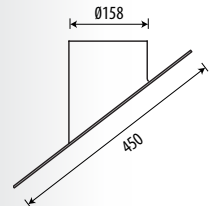

40° - 50° Lead Flashing

Solin en plomb 40-50°
40-50 loodslab

Lead
Plomb
Lood
999-174