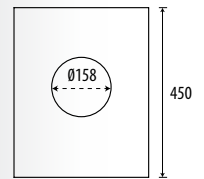

40° - 50° Lead Flashing

Solin en plomb 40-50°
40-50 loodslab

Lead
Plomb
Lood
999-174